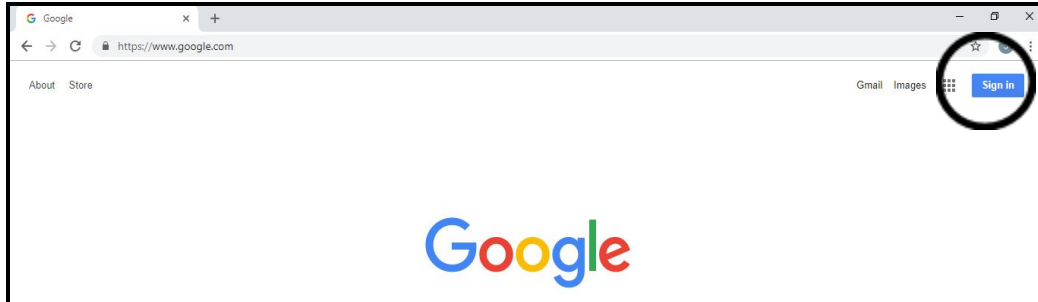

Logging into Google/Google Classroom Directions

1. Go to google (www.google.com)
2. Sign into your google account (sign in button in the top right of the screen.)

3. User name: Lunch number@mvsd.net - 12345@mvsd.net
4. Password (grades 2 - 12): First name with a capital letter and lunch number: Robert12345
5. Password (grades K-1): 12345678
6. Click on the apps button in the top right corner (9 small squares)
7. Click on Classroom icon (green chalkboard).